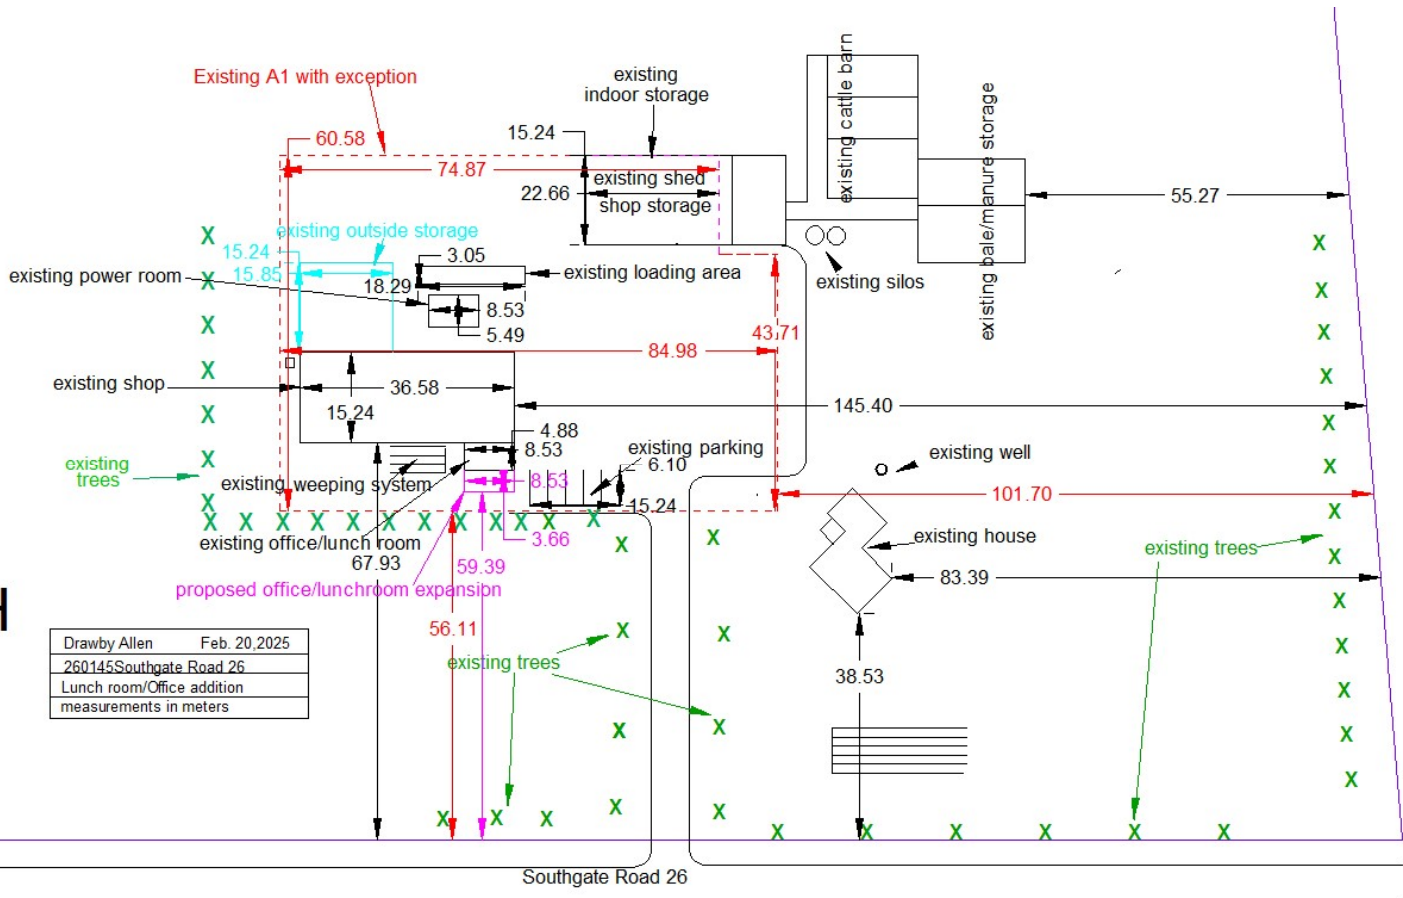

NORTH

Drawby Allen	Feb. 20, 2025
260145 Southgate Road 26	
Lunch room/Office addition	
measurements in meters	