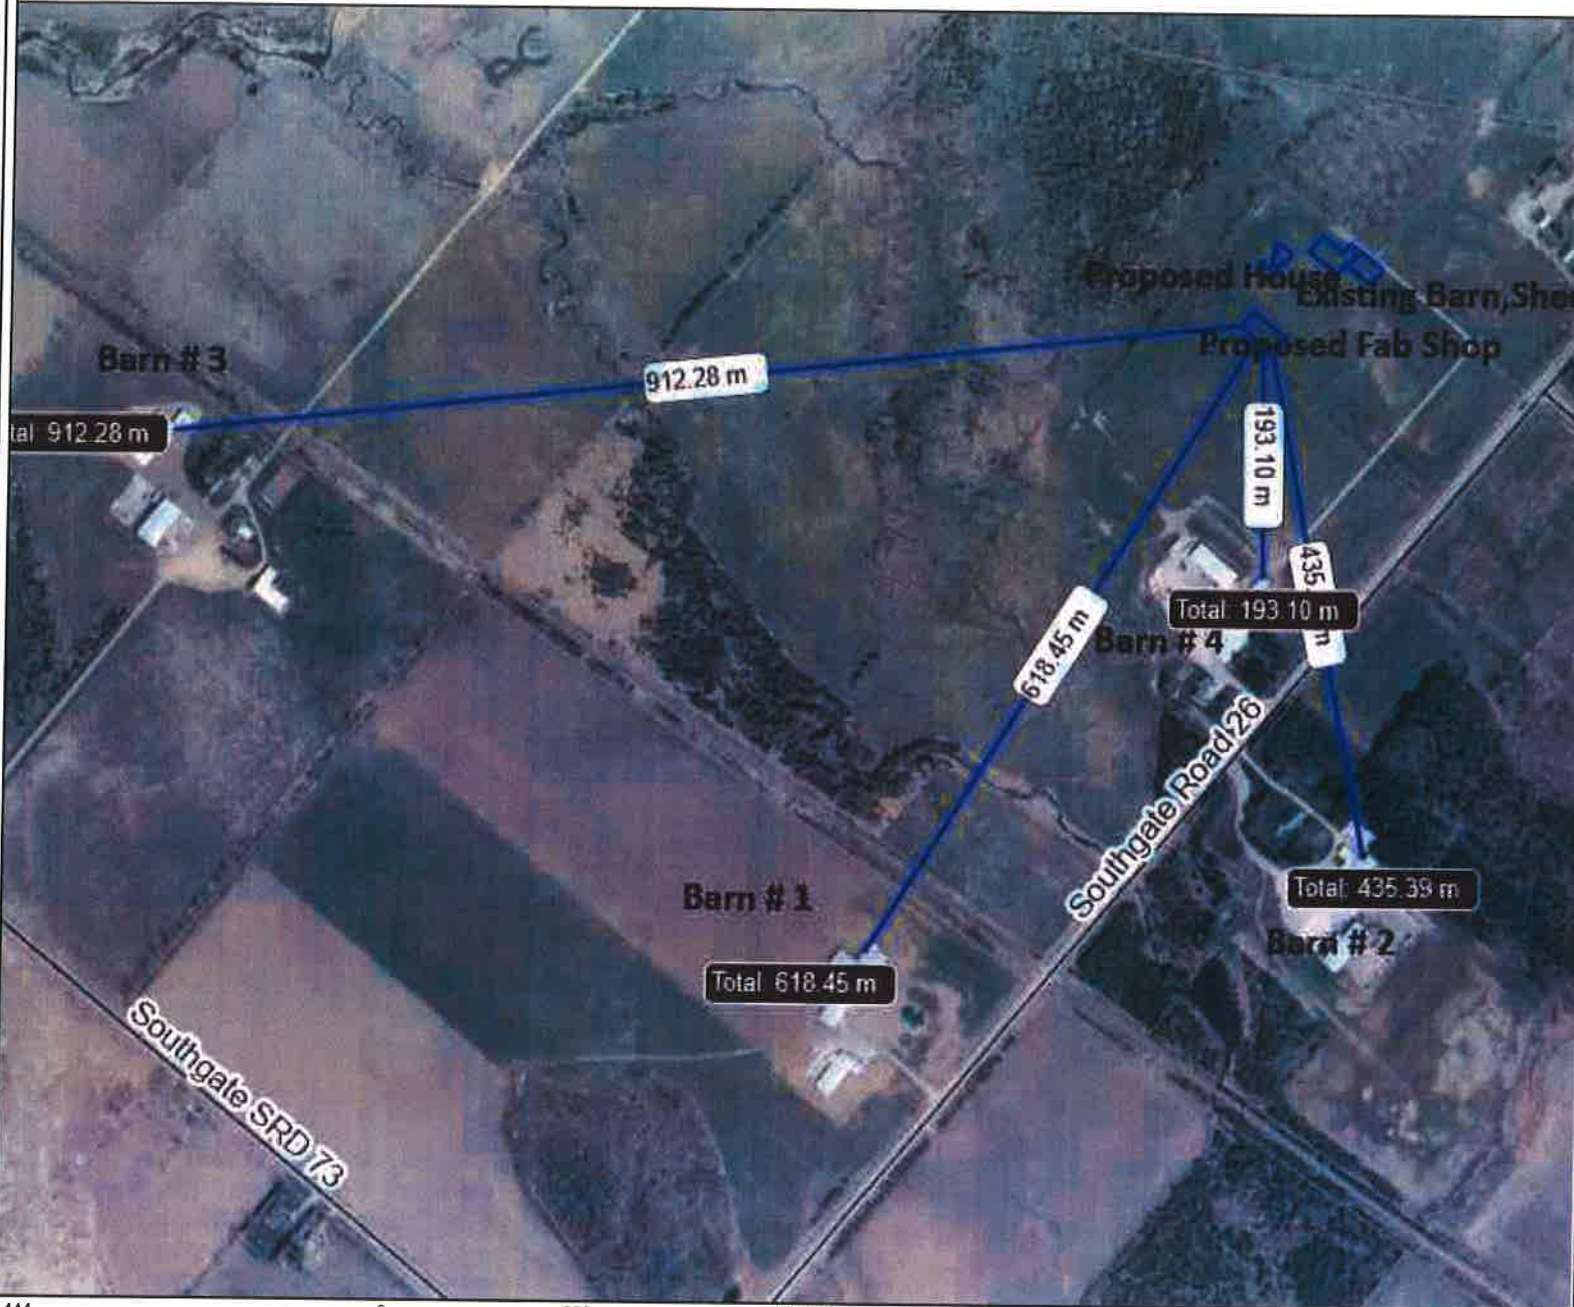

Legend

- Large Scale Roads
- Provincial Highway
 - County Road
 - Township Road
 - Seasonal Road

- Parcels - Current
- Grey County Boundary

Notes

Tubegate Inc. Aerial View

444 0 222 444 Meters

WGS_1984_Web_Mercator_Auxiliary_Sphere
© County of Grey

This map is a user generated static output from an Internet mapping site and is for reference only. Data layers that appear on this map may or may not be accurate, current, or otherwise reliable.

Printed February 21, 2024

THIS MAP IS NOT TO BE USED FOR NAVIGATION