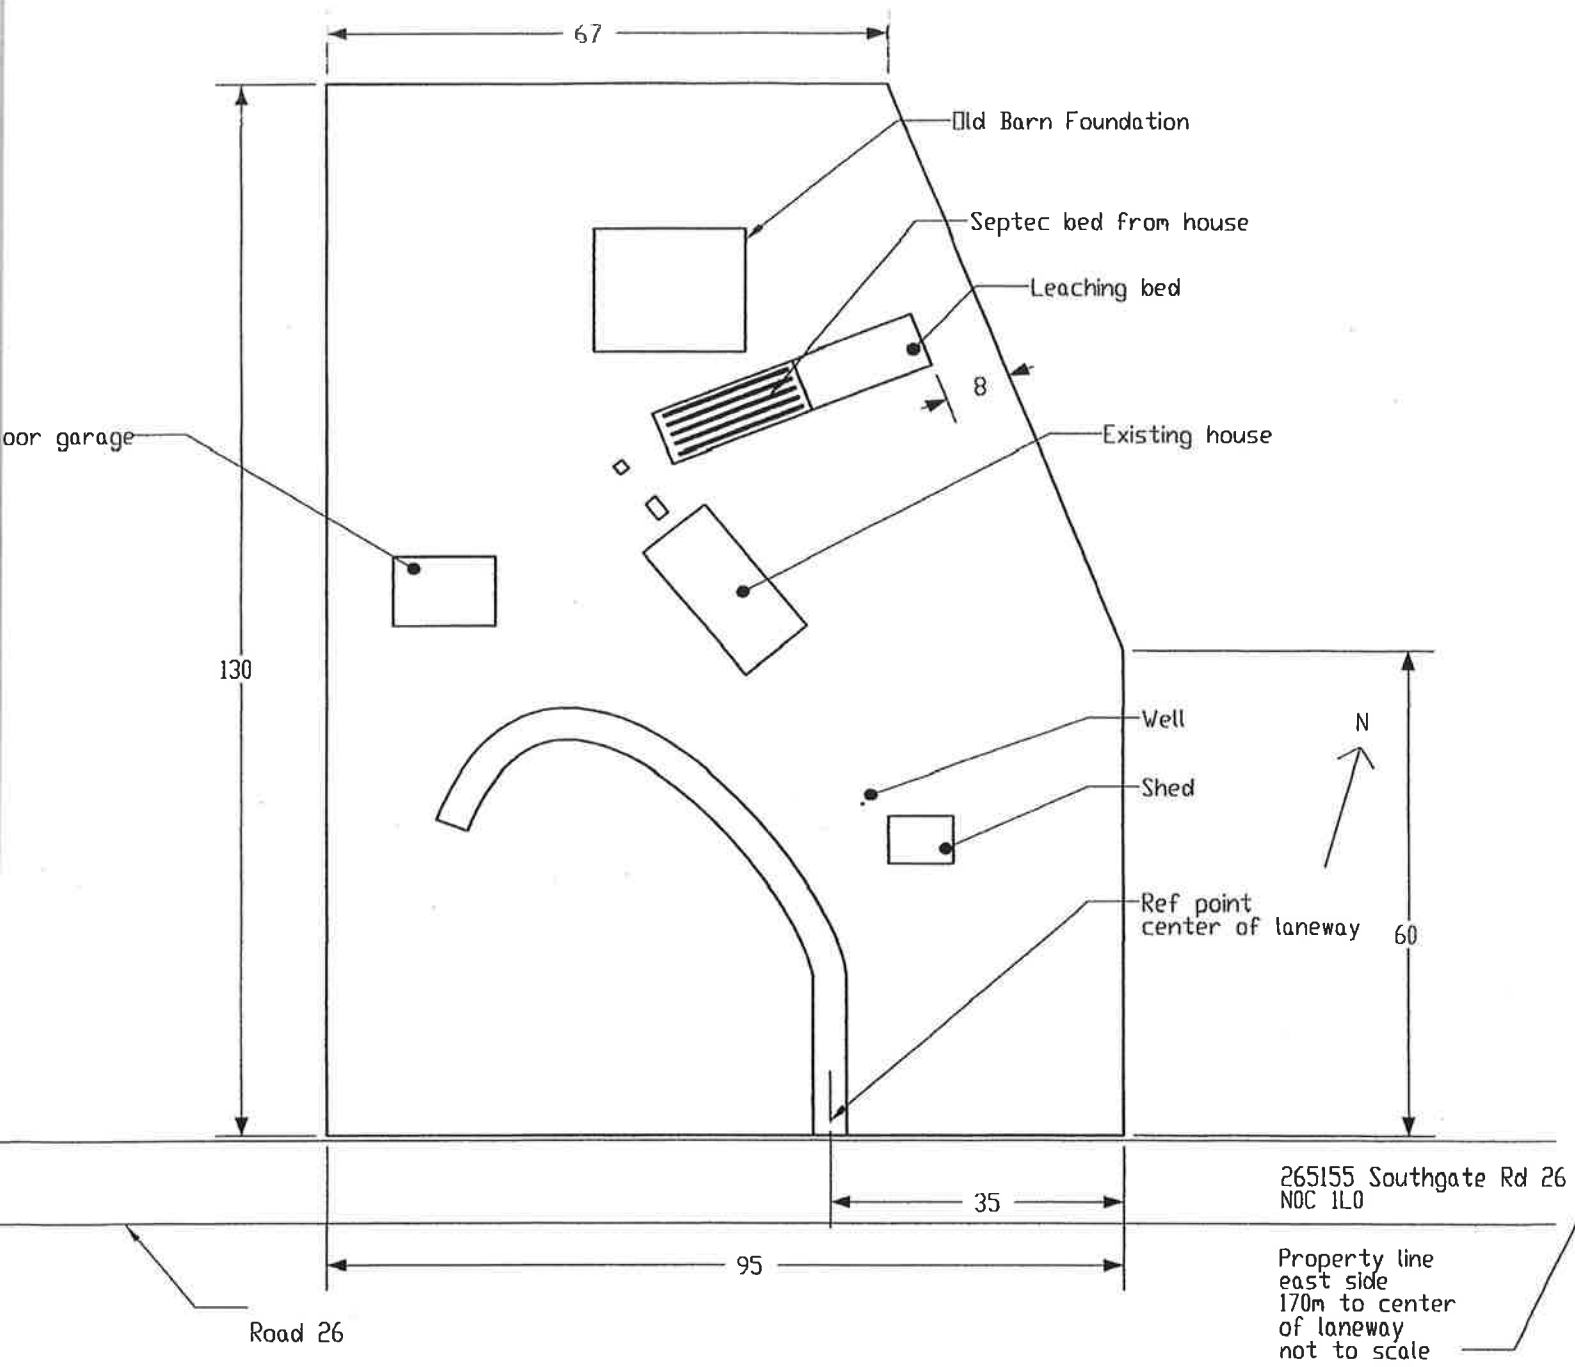

**Agricultural Severance**  
 265155 Southgate Road 29  
 Southgate N0C 110  
 Severance of existing house and out buldng  
 Total - 1.137 hectares  
 95 x 130 deep  
 Note: ref from center of laneway

Detail Drawing of severance  
 Severance 1.137 Hectars  
 95 m x 130 deep ( see detail in drawing)  
 address :26 5155 Southgate Road 26 Southgate NOC 1L0 Ontario