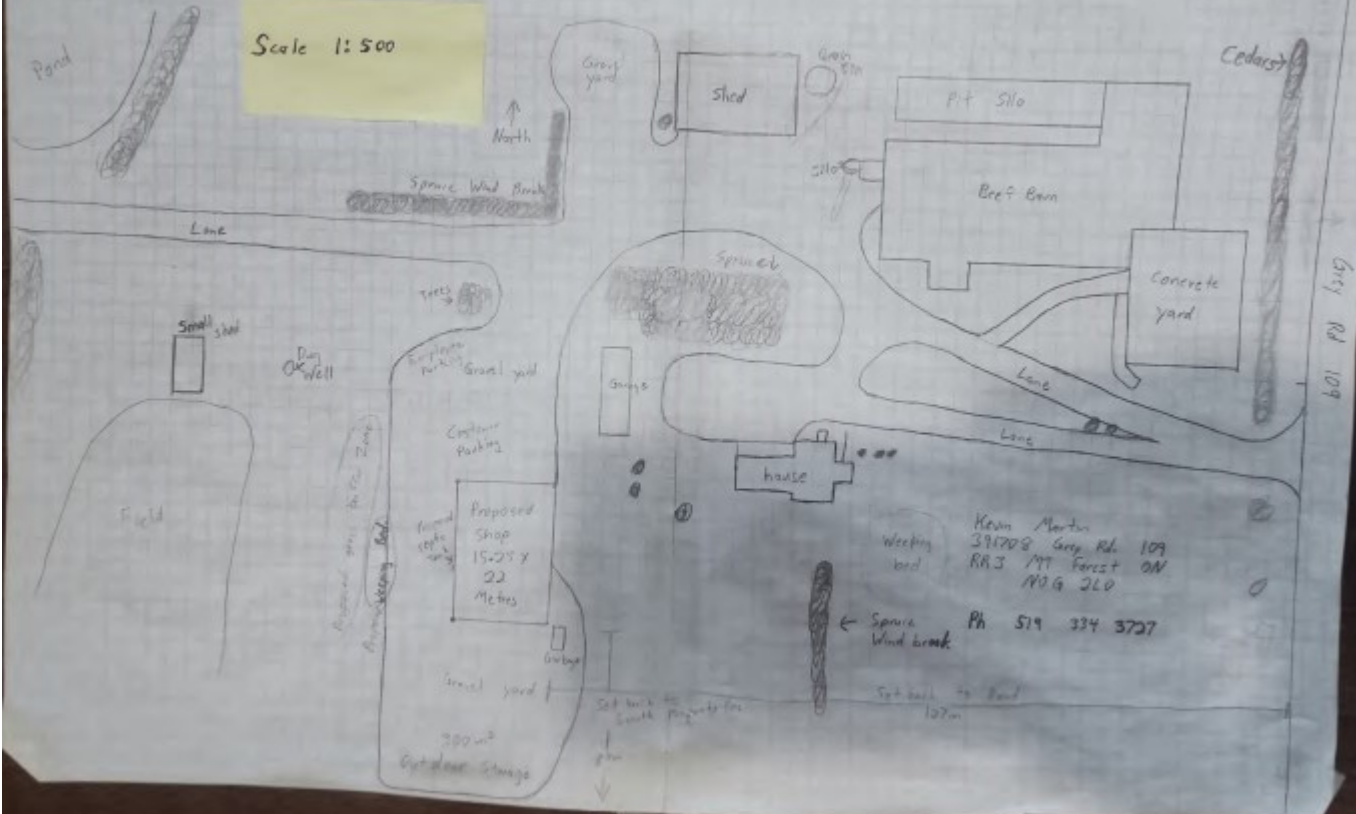

Scale 1:500

Kevin Martin
 391700 Grey Rd 109
 RR3 / MT Forest ON
 M0G 2L0
 Ph 519 334 3727